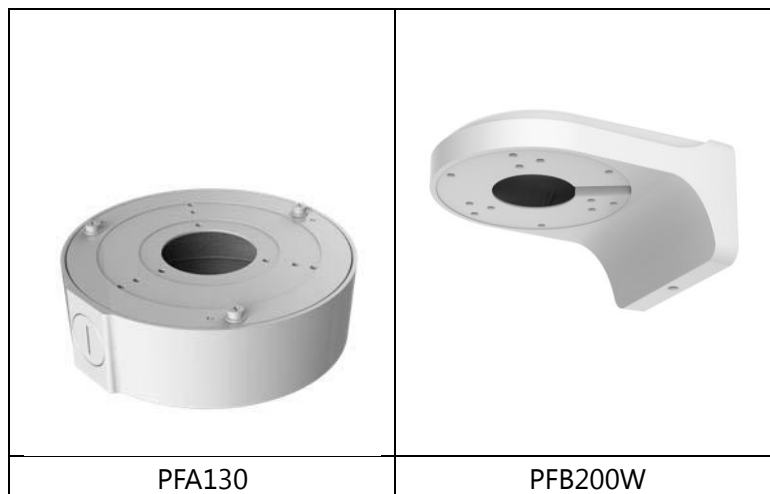

Accessory (optional)

Dahua Technology Co., Ltd.

1187 BinAn Road, Binjiang District, Hangzhou, China

Tel: +86-571-87688883

Fax: +86-571-87688815

Email: overseas@dahuatech.com

www.dahuasecurity.com

*Design and specifications are subject to change without notice.

© 2013 Dahua Technology Co., Ltd.