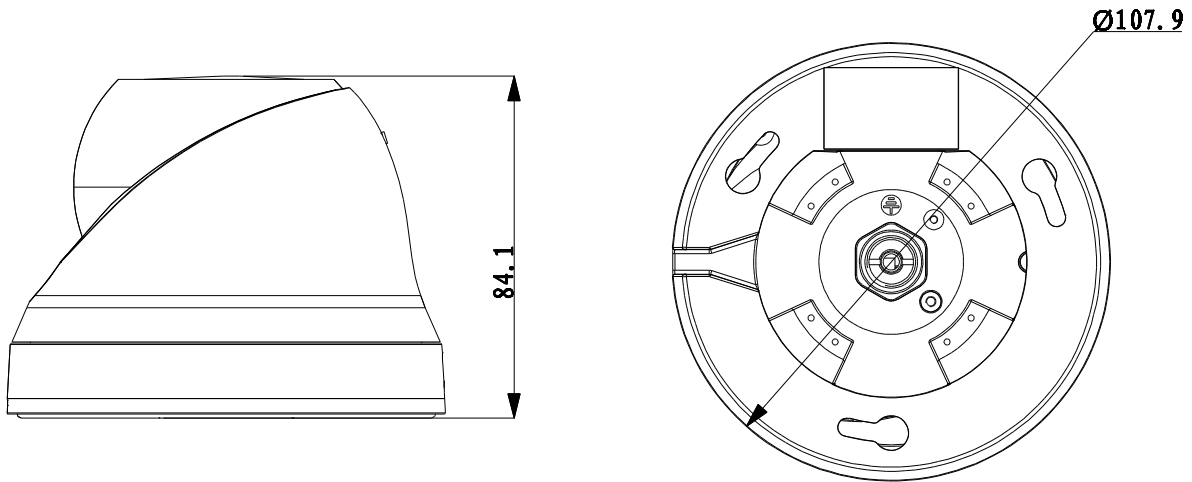

DH-IPC-HDW4300C

Dimensions (mm)